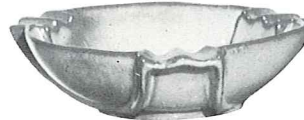

ASH TRAYS AND ACCESSORIES

512

513

MINIATURE TRAYS 3" TO 4"—1.00 EACH

463

477

474—4" ROUND—1.00

F203—13½" TEAR DROP—3.50

170—4½" TURTLE PAPER WEIGHT—1.00

452—7" FREE FORM—2.00

T8—7" FISH—1.50

469—SAFETY ASHTRAY—1.00

489—10" ASH TRAY WITH SAFETY REST—3.00

223—6" CLOVER LEAF—1.25

30T—10" ROUND ASH TRAY—4.50
30—WITHOUT HANDLE—3.50

466—7" FREE FORM—1.50

458—7" THREE SIDED—2.00

453—7" ARROW HEAD—1.50

ABOVE ITEMS AVAILABLE IN ALL COLORS—ADD 50% FOR FLAME

7FS—8¼" CHEROKEE ALPHABET PLATE—2.50

466R—ROAD RUNNER ASH TRAY—1.50

CIR—ROAD RUNNER MUG—1.50