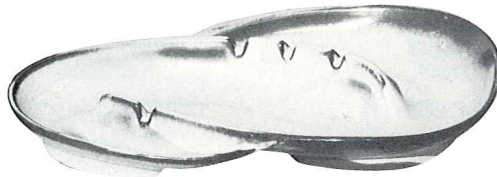

ASH TRAYS AND ACCESSORIES

512

513

MINIATURE TRAYS 3" TO 4"—1.00 EACH

463

477

474—4" ROUND—1.00

F203—13½" TEAR DROP—3.50